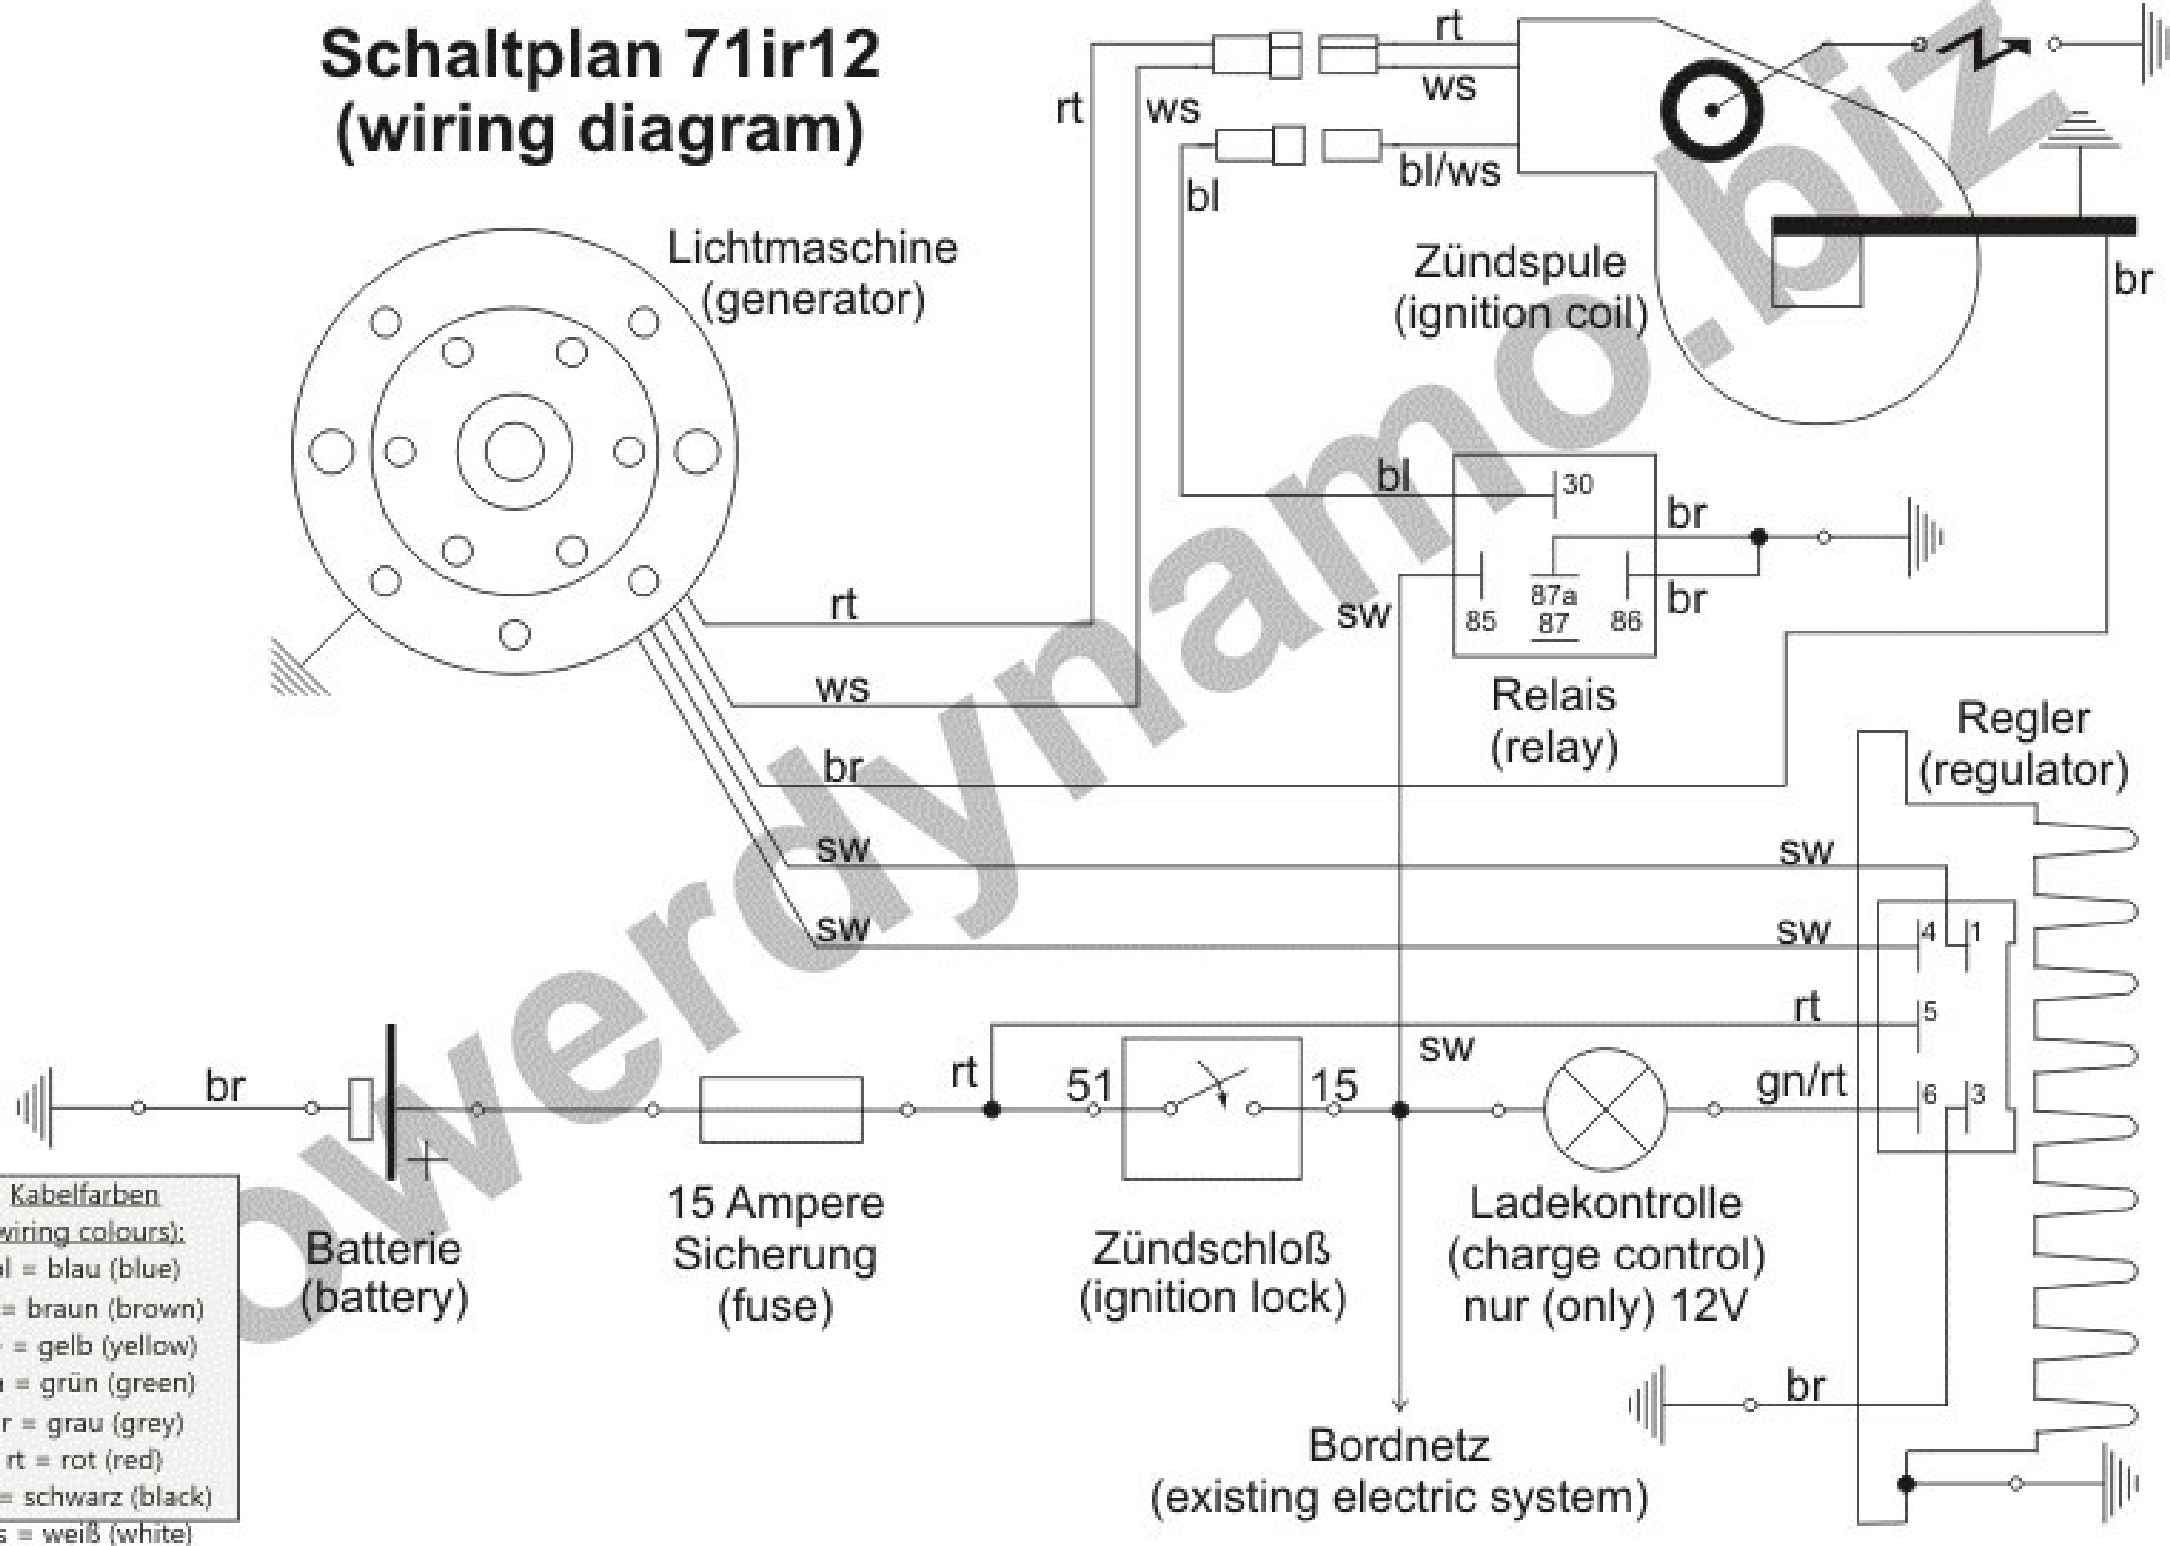

# Schaltplan 71ir12 (wiring diagram)

- Kabelfarben  
(wiring colours):**
- bl = blau (blue)
  - br = braun (brown)
  - ge = gelb (yellow)
  - gn = grün (green)
  - gr = grau (grey)
  - rt = rot (red)
  - sw = schwarz (black)
  - ws = weiß (white)