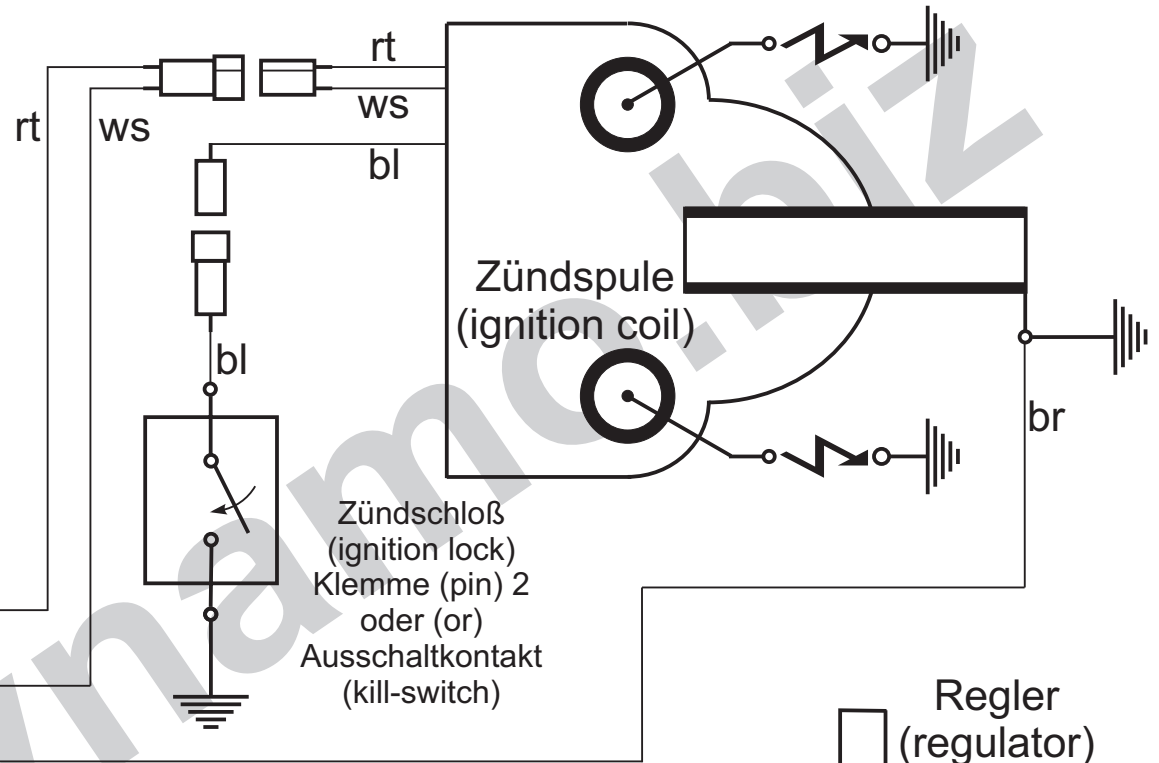

# Schaltplan 72ik12 (wiring diagram)

- Kabelfarben**  
(wiring colours):
- bl = blau (blue)
  - br = braun (brown)
  - ge = gelb (yellow)
  - gn = grün (green)
  - gr = grau (grey)
  - rt = rot (red)
  - sw = schwarz (black)
  - ws = weiß (white)