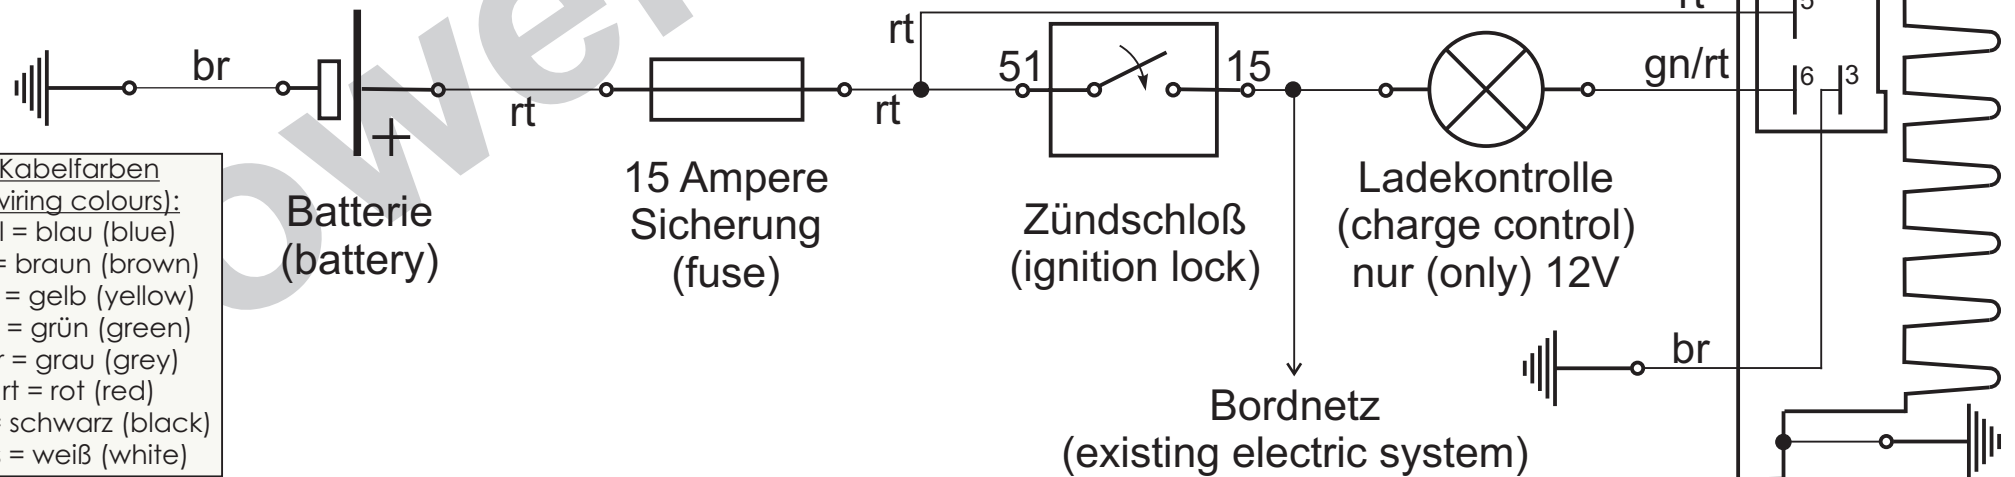

# Schaltplan 72ik12 (wiring diagram)

- Kabelfarben**  
(wiring colours):
- bl = blau (blue)
  - br = braun (brown)
  - ge = gelb (yellow)
  - gn = grün (green)
  - gr = grau (grey)
  - rt = rot (red)
  - sw = schwarz (black)
  - ws = weiß (white)