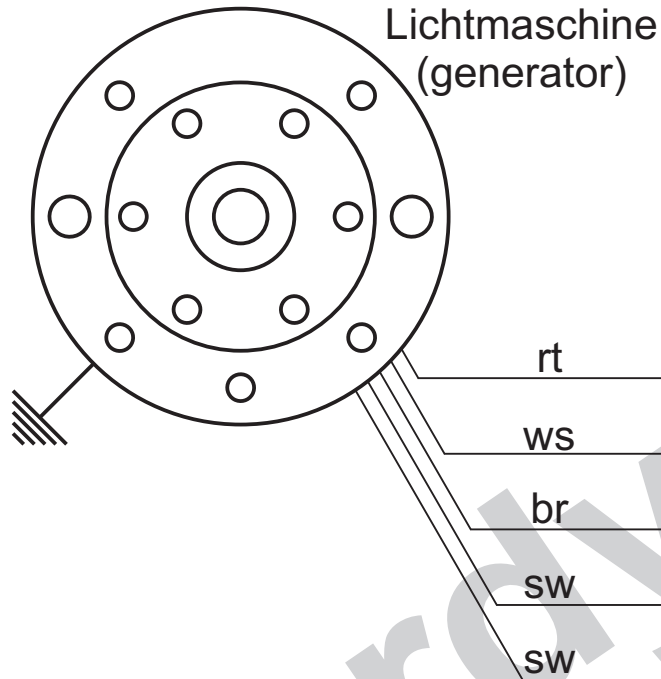

# Schaltplan 72ik12 (wiring diagram)

- Kabelfarben**  
(wiring colours):
- bl = blau (blue)
  - br = braun (brown)
  - ge = gelb (yellow)
  - gn = grün (green)
  - gr = grau (grey)
  - rt = rot (red)
  - sw = schwarz (black)
  - ws = weiß (white)