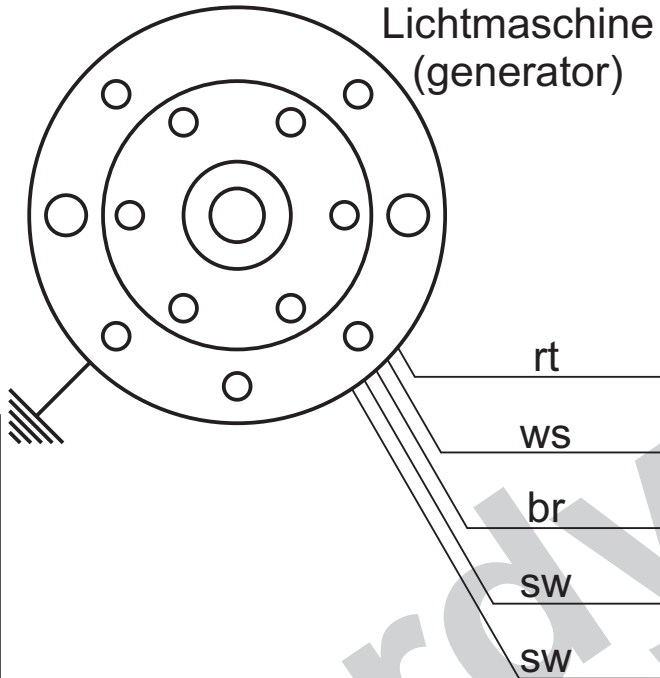

# Schaltplan 72ir12 (wiring diagram)

- Kabelfarben**  
(wiring colours):
- bl = blau (blue)
  - br = braun (brown)
  - ge = gelb (yellow)
  - gn = grün (green)
  - gr = grau (grey)
  - rt = rot (red)
  - sw = schwarz (black)
  - ws = weiß (white)