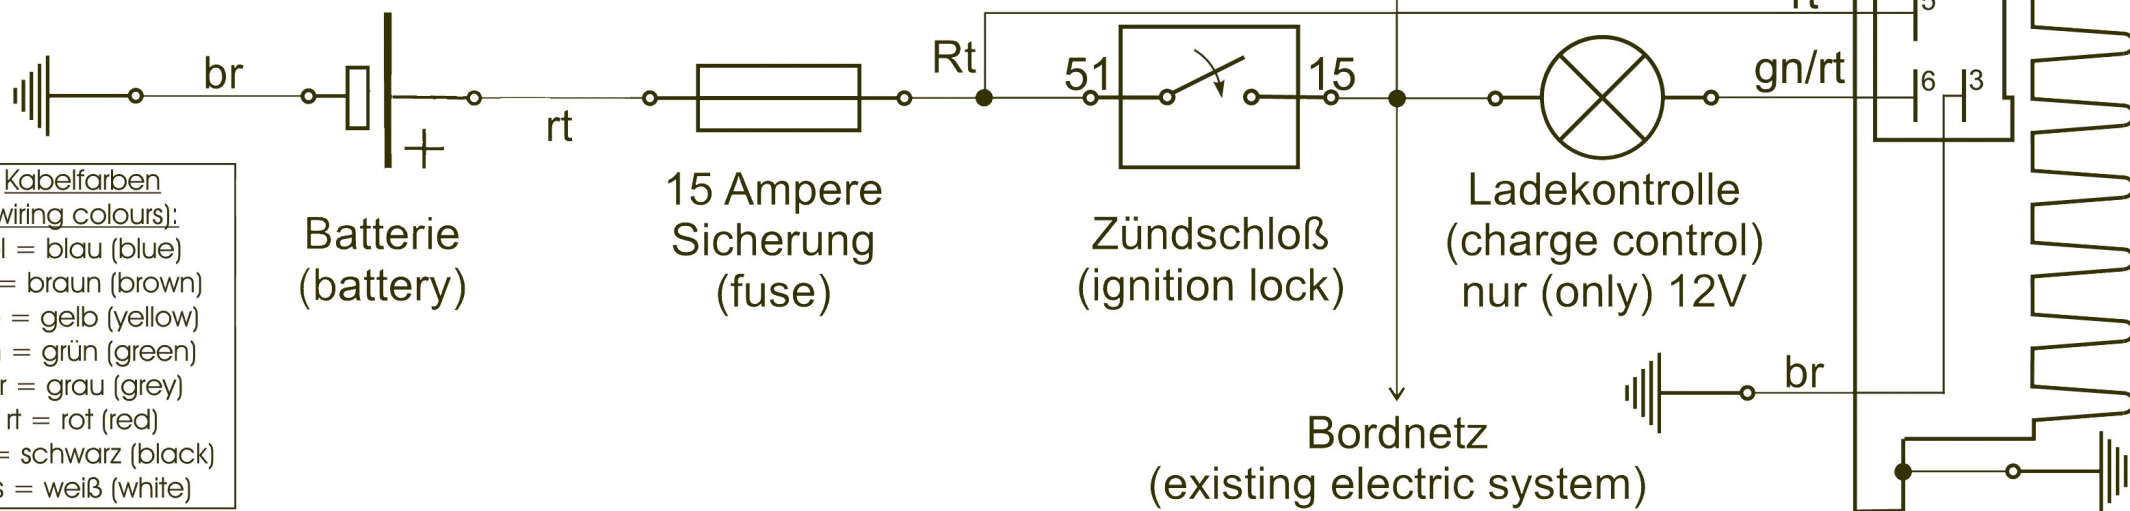

Schaltplan 73ir12 (wiring diagram)

- Kabelfarben
(wiring colours):
- bl = blau (blue)
 - br = braun (brown)
 - ge = gelb (yellow)
 - gn = grün (green)
 - gr = grau (grey)
 - rt = rot (red)
 - sw = schwarz (black)
 - ws = weiß (white)