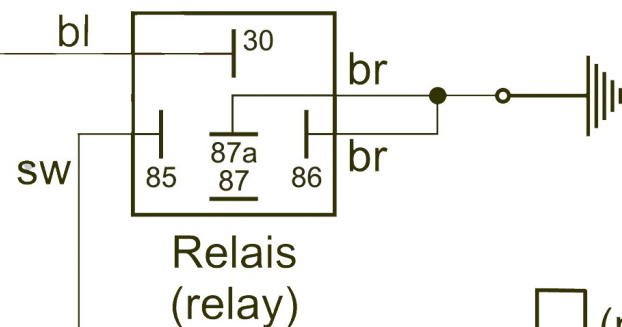

Schaltplan 73ir12 (wiring diagram)

- Kabelfarben
(wiring colours):
- bl = blau (blue)
 - br = braun (brown)
 - ge = gelb (yellow)
 - gn = grün (green)
 - gr = grau (grey)
 - rt = rot (red)
 - sw = schwarz (black)
 - ws = weiß (white)