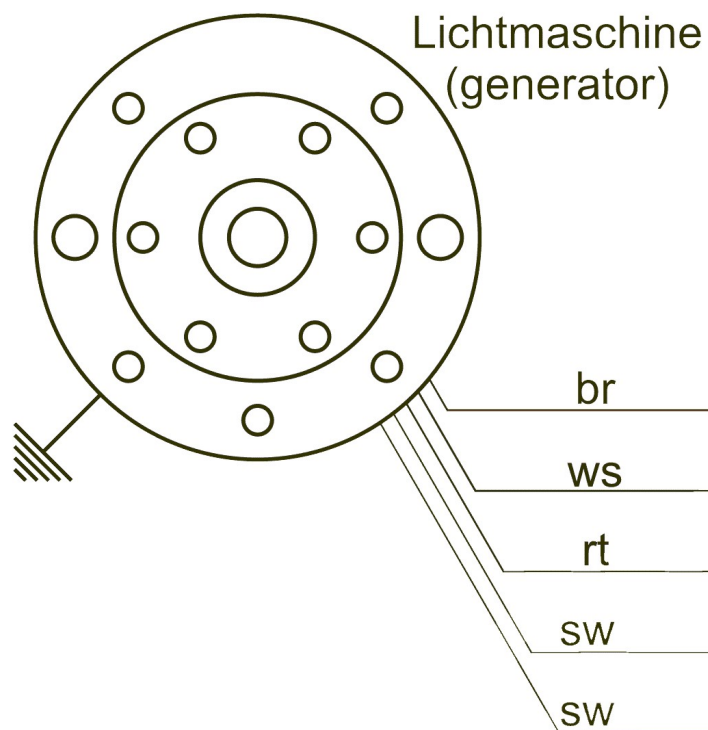

Schaltplan 73ir12 (wiring diagram)

- Kabelfarben
(wiring colours):
- bl = blau (blue)
 - br = braun (brown)
 - ge = gelb (yellow)
 - gn = grün (green)
 - gr = grau (grey)
 - rt = rot (red)
 - sw = schwarz (black)
 - ws = weiß (white)