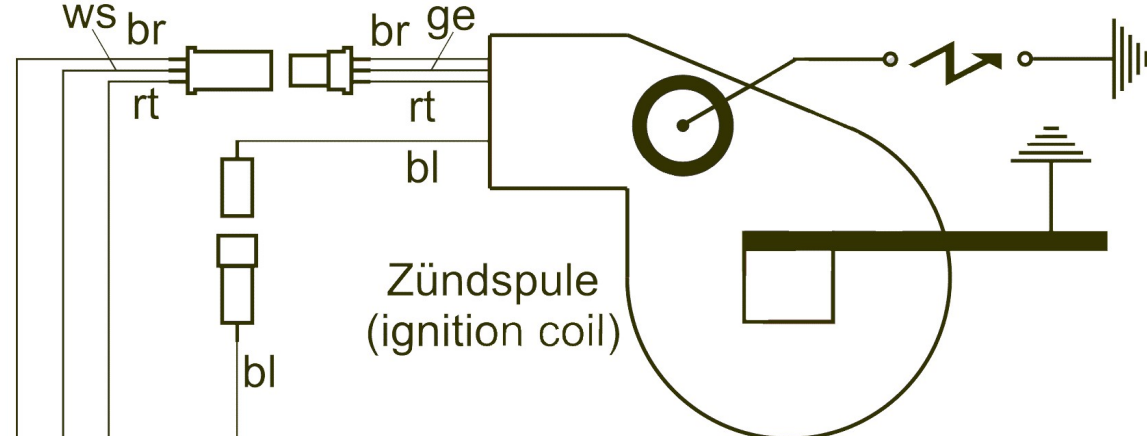

Schaltplan 73ir12 (wiring diagram)

- Kabelfarben
(wiring colours):
- bl = blau (blue)
 - br = braun (brown)
 - ge = gelb (yellow)
 - gn = grün (green)
 - gr = grau (grey)
 - rt = rot (red)
 - sw = schwarz (black)
 - ws = weiß (white)